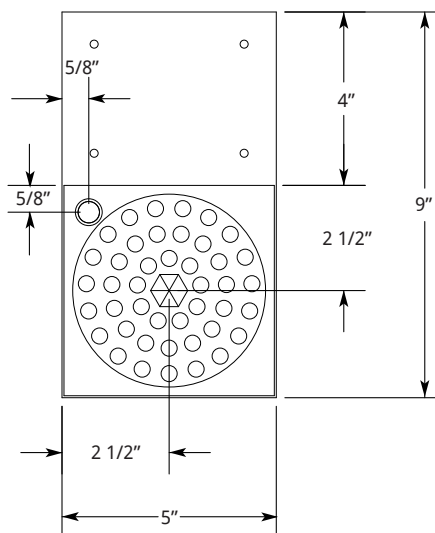

DRINK RAILS AND GLASS RINSER

DR24-8

GR5-9

FEATURES:

- 304 Stainless Steel, Welded and Polished Top Assembly and Sides
- 4" Drink Rail Trough with 4" Underbar Mount Support
- Includes Drain in the Center
- Removable Perforated Pan
- 10 ft. Drain Tube
- Stainless Steel Drain with 1 1/2" Standard Male Pipe Thread (1 1/2" I.P.S. - Std. Thread), Gasket and Nut Field Installed

MODEL NUMBERS:

| Description | Model |
|---------------|--------|
| Drip Tray | DR24-8 |
| | DR36-8 |
| | DR42-8 |
| Glass Rinsing | GR5-9 |

DRINK RAILS AND GLASS RINSER

SIDE VIEW:

TOP VIEW:

Note: Only one removable perforated pan for DR24-8.

FRONT VIEW:

| Model | A | B |
|--------|----|----|
| DR24-8 | 24 | 12 |
| DR36-8 | 36 | 18 |
| DR42-8 | 42 | 21 |

SIDE VIEW:

TOP VIEW:

FRONT VIEW:

LaCrosse has a policy of continuous product improvement, and reserves the right to change design and specifications without notice.