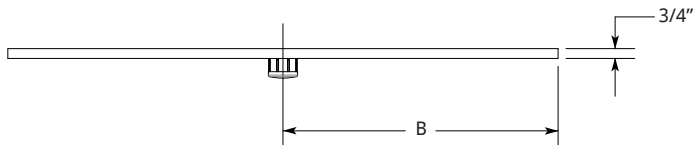

DRINK RAILS AND GLASS RINSER

DR24-8

GR5-9

FEATURES:

- 304 Stainless Steel, Welded and Polished Top Assembly and Sides
- 4" Drink Rail Trough with 4" Underbar Mount Support
- Includes Drain in the Center
- Removable Perforated Pan
- 10 ft. Drain Tube
- Stainless Steel Drain with 1 1/2" Standard Male Pipe Thread (1 1/2" I.P.S. - Std. Thread), Gasket and Nut Field Installed

MODEL NUMBERS:

| Description | Model |
|---------------|--------|
| Drip Tray | DR24-8 |
| | DR36-8 |
| | DR42-8 |
| Glass Rinsing | GR5-9 |

DRINK RAILS AND GLASS RINSER

SIDE VIEW:

TOP VIEW:

Note: Only one removable perforated pan for DR24-8.

FRONT VIEW:

| Model | A | B |
|--------|----|----|
| DR24-8 | 24 | 12 |
| DR36-8 | 36 | 18 |
| DR42-8 | 42 | 21 |

SIDE VIEW:

TOP VIEW:

FRONT VIEW:

LaCrosse has a policy of continuous product improvement, and reserves the right to change design and specifications without notice.