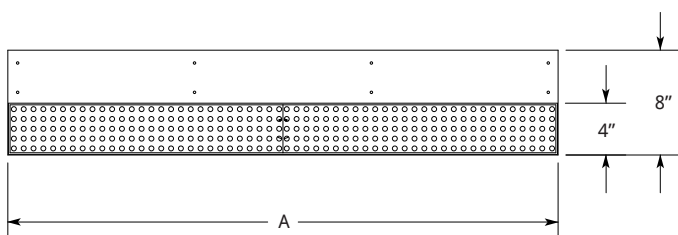

DRINK RAILS AND GLASS RINSER

DR24-8

GR5-9

FEATURES:

- 304 Stainless Steel, Welded and Polished Top Assembly and Sides
- 4" Drink Rail Trough with 4" Underbar Mount Support
- Includes Drain in the Center
- Removable Perforated Pan
- 10 ft. Drain Tube
- Stainless Steel Drain with 1 1/2" Standard Male Pipe Thread (1 1/2" I.P.S. - Std. Thread), Gasket and Nut Field Installed

MODEL NUMBERS:

| Description | Model |
|---------------|--------|
| Drip Tray | DR24-8 |
| | DR36-8 |
| | DR42-8 |
| Glass Rinsing | GR5-9 |

DRINK RAILS AND GLASS RINSER

SIDE VIEW:

TOP VIEW:

Note: Only one removable perforated pan for DR24-8.

FRONT VIEW:

| Model | A | B |
|--------|----|----|
| DR24-8 | 24 | 12 |
| DR36-8 | 36 | 18 |
| DR42-8 | 42 | 21 |

SIDE VIEW:

TOP VIEW:

FRONT VIEW:

LaCrosse has a policy of continuous product improvement, and reserves the right to change design and specifications without notice.