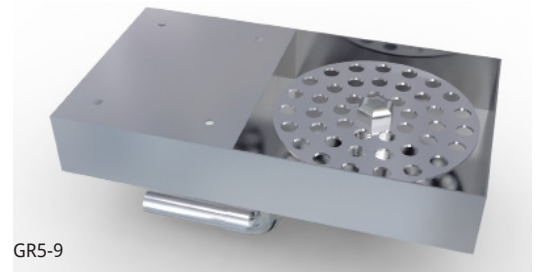

DRINK RAILS AND GLASS RINSER

DR24-8

GR5-9

FEATURES:

- 304 Stainless Steel, Welded and Polished Top Assembly and Sides
- 4" Drink Rail Trough with 4" Underbar Mount Support
- Includes Drain in the Center
- Removable Perforated Pan
- 10 ft. Drain Tube
- Stainless Steel Drain with 1 1/2" Standard Male Pipe Thread (1 1/2" I.P.S. - Std. Thread), Gasket and Nut Field Installed

MODEL NUMBERS:

| Description | Model |
|---------------|--------|
| Drip Tray | DR24-8 |
| | DR36-8 |
| | DR42-8 |
| Glass Rinsing | GR5-9 |

DRINK RAILS AND GLASS RINSER

SIDE VIEW:

TOP VIEW:

Note: Only one removable perforated pan for DR24-8.

FRONT VIEW:

| Model | A | B |
|--------|----|----|
| DR24-8 | 24 | 12 |
| DR36-8 | 36 | 18 |
| DR42-8 | 42 | 21 |

SIDE VIEW:

TOP VIEW:

FRONT VIEW:

LaCrosse has a policy of continuous product improvement, and reserves the right to change design and specifications without notice.