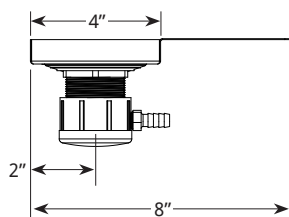

DRINK RAILS AND GLASS RINSER

DR24-8

GR5-9

FEATURES:

- 304 Stainless Steel, Welded and Polished Top Assembly and Sides
- 4" Drink Rail Trough with 4" Underbar Mount Support
- Includes Drain in the Center
- Removable Perforated Pan
- 10 ft. Drain Tube
- Stainless Steel Drain with 1 1/2" Standard Male Pipe Thread (1 1/2" I.P.S. - Std. Thread), Gasket and Nut Field Installed

MODEL NUMBERS:

| Description | Model |
|---------------|--------|
| Drip Tray | DR24-8 |
| | DR36-8 |
| | DR42-8 |
| Glass Rinsing | GR5-9 |

DRINK RAILS AND GLASS RINSER

SIDE VIEW:

TOP VIEW:

Note: Only one removable perforated pan for DR24-8.

FRONT VIEW:

| Model | A | B |
|--------|----|----|
| DR24-8 | 24 | 12 |
| DR36-8 | 36 | 18 |
| DR42-8 | 42 | 21 |

SIDE VIEW:

TOP VIEW:

FRONT VIEW:

LaCrosse has a policy of continuous product improvement, and reserves the right to change design and specifications without notice.