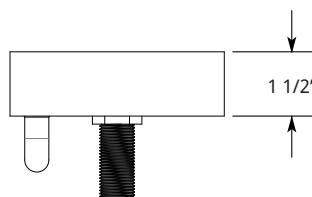

DRINK RAILS AND GLASS RINSER

DR24-8

GR5-9

FEATURES:

- 304 Stainless Steel, Welded and Polished Top Assembly and Sides
- 4" Drink Rail Trough with 4" Underbar Mount Support
- Includes Drain in the Center
- Removable Perforated Pan
- 10 ft. Drain Tube
- Stainless Steel Drain with 1 1/2" Standard Male Pipe Thread (1 1/2" I.P.S. - Std. Thread), Gasket and Nut Field Installed

MODEL NUMBERS:

| Description | Model |
|---------------|--------|
| Drip Tray | DR24-8 |
| | DR36-8 |
| | DR42-8 |
| Glass Rinsing | GR5-9 |

DRINK RAILS AND GLASS RINSER

SIDE VIEW:

TOP VIEW:

Note: Only one removable perforated pan for DR24-8.

FRONT VIEW:

| Model | A | B |
|--------|----|----|
| DR24-8 | 24 | 12 |
| DR36-8 | 36 | 18 |
| DR42-8 | 42 | 21 |

SIDE VIEW:

TOP VIEW:

FRONT VIEW:

LaCrosse has a policy of continuous product improvement, and reserves the right to change design and specifications without notice.