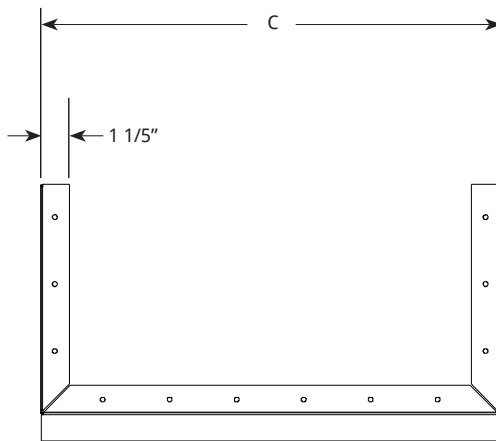

FEATURES:

- 304 Stainless, Welded and Polished Top Assembly and Sides
- 1.5" Front Apron
- Predrilled Mounting Holes
- 1.5" Grommet Hole for Plugs

MODEL NUMBERS:

Description	Model
POS Shelf	KS14M
Microwave Shelf	KS24M

SHELVES

SIDE VIEW:

TOP VIEW:

FRONT VIEW:

Model	A	B	C
KS14M	7"	10"	14"
KS24M	12"	18"	28"

LaCrosse has a policy of continuous product improvement, and reserves the right to change design and specifications without notice.