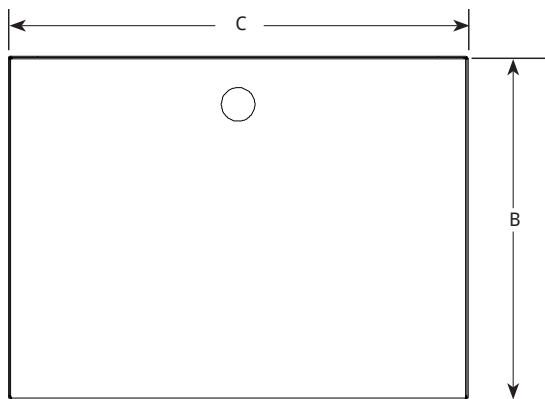

FEATURES:

- 304 Stainless, Welded and Polished Top Assembly and Sides
- 1.5" Front Apron
- Predrilled Mounting Holes
- 1.5" Grommet Hole for Plugs

MODEL NUMBERS:

Description	Model
POS Shelf	KS14M
Microwave Shelf	KS24M

SHELVES

SIDE VIEW:

TOP VIEW:

FRONT VIEW:

Model	A	B	C
KS14M	7"	10"	14"
KS24M	12"	18"	28"

LaCrosse has a policy of continuous product improvement, and reserves the right to change design and specifications without notice.