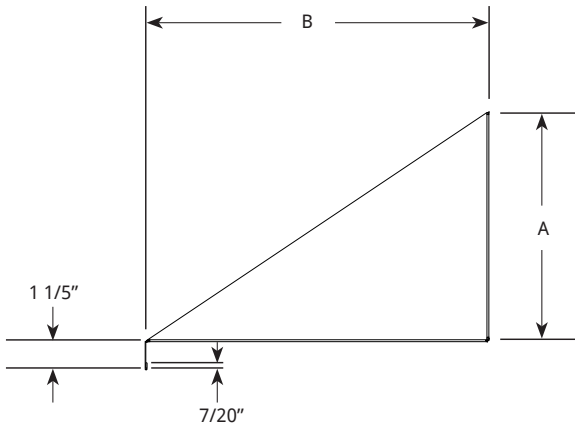

FEATURES:

- 304 Stainless, Welded and Polished Top Assembly and Sides
- 1.5" Front Apron
- Predrilled Mounting Holes
- 1.5" Grommet Hole for Plugs

MODEL NUMBERS:

Description	Model
POS Shelf	KS14M
Microwave Shelf	KS24M

SHELVES

SIDE VIEW:

TOP VIEW:

FRONT VIEW:

Model	A	B	C
KS14M	7"	10"	14"
KS24M	12"	18"	28"

LaCrosse has a policy of continuous product improvement, and reserves the right to change design and specifications without notice.