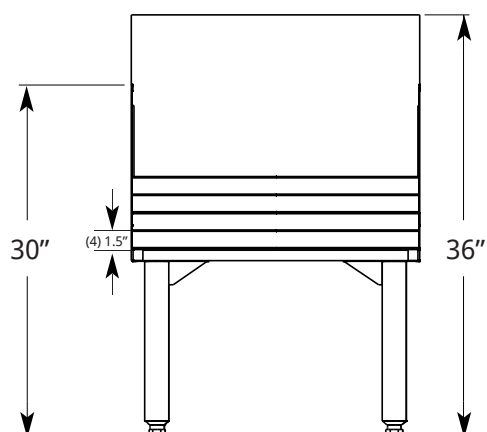

FEATURES:

- 304 Stainless Steel Welded and Polished Steps, Ends, Back and Bottom
- Five 4" Steps Store 30 One-Liter Bottles
- Each Step Comes with Built In Straps to Keep Bottles Secure
- Standard BSD: Die-Cast Heavy Duty 6" Stainless Steel Equipment Legs with Adjustable Feet
- BSD on 15" Legs: Stainless Steel Tube and Welded Cross-Brace Construction with High Impact Plastic Adjustable Feet.
- Custom Lengths Available
- Constructed to Meet NSF Specifications

MODEL NUMBERS:

Description	Model	Model
Bottle Display	SK24BSD	CL24BSD
Bottle Display w/15" Legs		CL12BSD-C15-S
		CL18BSD-C15-S
		CL24BSD-C15-S

BOTTLE STORAGE DISPLAY

SIDE VIEW:

TOP VIEW:

FRONT VIEW:

Model	A
SK24BSD	21 1/4"
CL24BSD	24"

SIDE VIEW:

TOP VIEW:

FRONT VIEW:

Model	A
CL12BSD-C15-S	12"
CL18BSD-C15-S	18"
CL24BSD-C15-S	24"
CL24BSD	24"

LaCrosse has a policy of continous product improvement, and reserves the right to change design and specifications without notice.