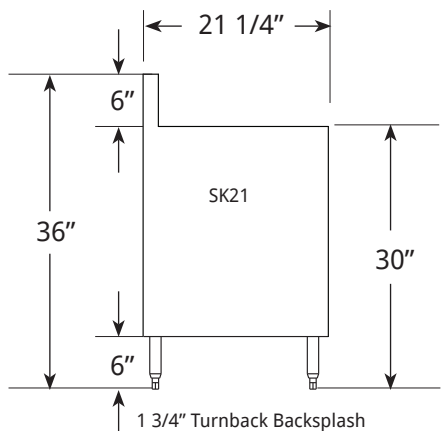

FEATURES:

- 304 Stainless Steel Welded and Polished Steps, Ends, Back and Bottom
- Five 4" Steps Store 30 One-Liter Bottles
- Each Step Comes with Built In Straps to Keep Bottles Secure
- Standard BSD: Die-Cast Heavy Duty 6" Stainless Steel Equipment Legs with Adjustable Feet
- BSD on 15" Legs: Stainless Steel Tube and Welded Cross-Brace Construction with High Impact Plastic Adjustable Feet.
- Custom Lengths Available
- Constructed to Meet NSF Specifications

MODEL NUMBERS:

Description	Model	Model
Bottle Display	SK24BSD	CL24BSD
Bottle Display w/15" Legs		CL12BSD-C15-S
		CL18BSD-C15-S
		CL24BSD-C15-S

BOTTLE STORAGE DISPLAY

SIDE VIEW:

TOP VIEW:

FRONT VIEW:

Model	A
SK24BSD	21 1/4"
CL24BSD	24"

SIDE VIEW:

TOP VIEW:

FRONT VIEW:

Model	A
CL12BSD-C15-S	12"
CL18BSD-C15-S	18"
CL24BSD-C15-S	24"
CL24BSD	24"

LaCrosse has a policy of continous product improvement, and reserves the right to change design and specifications without notice.