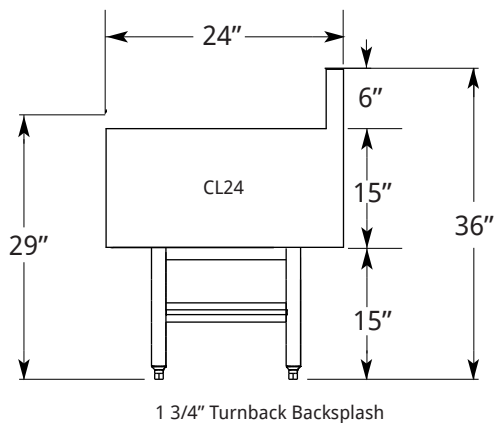

FEATURES:

- 304 Stainless Steel Welded and Polished Steps, Ends, Back and Bottom
- Five 4" Steps Store 30 One-Liter Bottles
- Each Step Comes with Built In Straps to Keep Bottles Secure
- Standard BSD: Die-Cast Heavy Duty 6" Stainless Steel Equipment Legs with Adjustable Feet
- BSD on 15" Legs: Stainless Steel Tube and Welded Cross-Brace Construction with High Impact Plastic Adjustable Feet.
- Custom Lengths Available
- Constructed to Meet NSF Specifications

MODEL NUMBERS:

Description	Model	Model
Bottle Display	SK24BSD	CL24BSD
Bottle Display w/15" Legs		CL12BSD-C15-S
		CL18BSD-C15-S
		CL24BSD-C15-S

BOTTLE STORAGE DISPLAY

SIDE VIEW:

TOP VIEW:

FRONT VIEW:

Model	A
SK24BSD	21 1/4"
CL24BSD	24"

SIDE VIEW:

TOP VIEW:

FRONT VIEW:

Model	A
CL12BSD-C15-S	12"
CL18BSD-C15-S	18"
CL24BSD-C15-S	24"
CL24BSD	24"

LaCrosse has a policy of continous product improvement, and reserves the right to change design and specifications without notice.