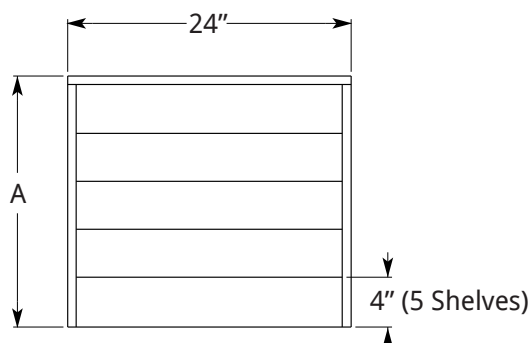

FEATURES:

- 304 Stainless Steel Welded and Polished Steps, Ends, Back and Bottom
- Five 4" Steps Store 30 One-Liter Bottles
- Each Step Comes with Built In Straps to Keep Bottles Secure
- Standard BSD: Die-Cast Heavy Duty 6" Stainless Steel Equipment Legs with Adjustable Feet
- BSD on 15" Legs: Stainless Steel Tube and Welded Cross-Brace Construction with High Impact Plastic Adjustable Feet.
- Custom Lengths Available
- Constructed to Meet NSF Specifications

MODEL NUMBERS:

Description	Model	Model
Bottle Display	SK24BSD	CL24BSD
Bottle Display w/15" Legs		CL12BSD-C15-S
		CL18BSD-C15-S
		CL24BSD-C15-S

BOTTLE STORAGE DISPLAY

SIDE VIEW:

TOP VIEW:

FRONT VIEW:

Model	A
SK24BSD	21 1/4"
CL24BSD	24"

SIDE VIEW:

TOP VIEW:

FRONT VIEW:

Model	A
CL12BSD-C15-S	12"
CL18BSD-C15-S	18"
CL24BSD-C15-S	24"
CL24BSD	24"

LaCrosse has a policy of continous product improvement, and reserves the right to change design and specifications without notice.