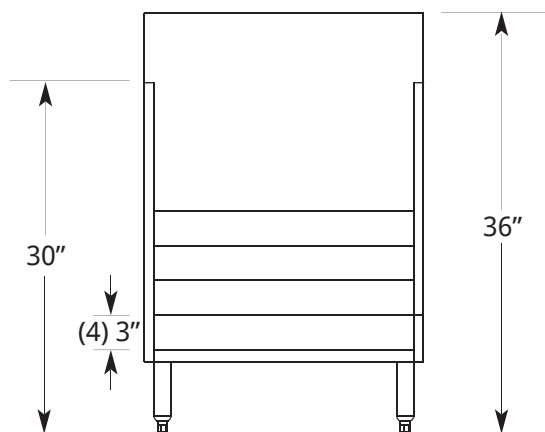

FEATURES:

- 304 Stainless Steel Welded and Polished Steps, Ends, Back and Bottom
- Five 4" Steps Store 30 One-Liter Bottles
- Each Step Comes with Built In Straps to Keep Bottles Secure
- Standard BSD: Die-Cast Heavy Duty 6" Stainless Steel Equipment Legs with Adjustable Feet
- BSD on 15" Legs: Stainless Steel Tube and Welded Cross-Brace Construction with High Impact Plastic Adjustable Feet.
- Custom Lengths Available
- Constructed to Meet NSF Specifications

MODEL NUMBERS:

Description	Model	Model
Bottle Display	SK24BSD	CL24BSD
Bottle Display w/15" Legs		CL12BSD-C15-S
		CL18BSD-C15-S
		CL24BSD-C15-S

BOTTLE STORAGE DISPLAY

SIDE VIEW:

TOP VIEW:

FRONT VIEW:

Model	A
SK24BSD	21 1/4"
CL24BSD	24"

SIDE VIEW:

TOP VIEW:

FRONT VIEW:

Model	A
CL12BSD-C15-S	12"
CL18BSD-C15-S	18"
CL24BSD-C15-S	24"
CL24BSD	24"

LaCrosse has a policy of continous product improvement, and reserves the right to change design and specifications without notice.