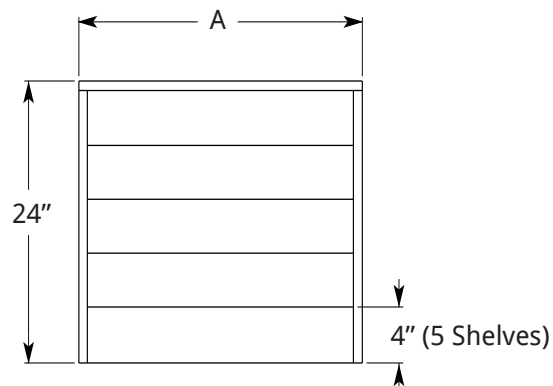

FEATURES:

- 304 Stainless Steel Welded and Polished Steps, Ends, Back and Bottom
- Five 4" Steps Store 30 One-Liter Bottles
- Each Step Comes with Built In Straps to Keep Bottles Secure
- Standard BSD: Die-Cast Heavy Duty 6" Stainless Steel Equipment Legs with Adjustable Feet
- BSD on 15" Legs: Stainless Steel Tube and Welded Cross-Brace Construction with High Impact Plastic Adjustable Feet.
- Custom Lengths Available
- Constructed to Meet NSF Specifications

MODEL NUMBERS:

Description	Model	Model
Bottle Display	SK24BSD	CL24BSD
Bottle Display w/15" Legs		CL12BSD-C15-S
		CL18BSD-C15-S
		CL24BSD-C15-S

BOTTLE STORAGE DISPLAY

SIDE VIEW:

TOP VIEW:

FRONT VIEW:

Model	A
SK24BSD	21 1/4"
CL24BSD	24"

SIDE VIEW:

TOP VIEW:

FRONT VIEW:

Model	A
CL12BSD-C15-S	12"
CL18BSD-C15-S	18"
CL24BSD-C15-S	24"
CL24BSD	24"

LaCrosse has a policy of continous product improvement, and reserves the right to change design and specifications without notice.