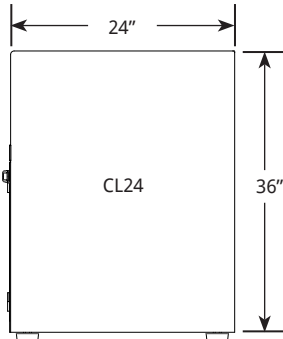

FEATURES:

- 304 Stainless Steel Welded and Polished Top Assembly, Apron, Ends, Cabinet Door, and Splashes
- Locking Louvered Door for Ventilation
- 1 1/2" Grommet on Top for Cords
- Splash Guards on Left and Right
- Die-Cast Heavy Duty 6" Stainless Steel Equipment Legs with Adjustable Feet
- Open Area on Back of Unit to Run Cords

MODEL NUMBERS:

Description	Model
Point of Sale	CL18POS
	CL24POS

POINT OF SALE STATION

SIDE VIEW:

TOP VIEW:

FRONT VIEW:

Model	A
CL18POS	18
CL24POS	24

LaCrosse has a policy of continuous product improvement, and reserves the right to change design and specifications without notice.