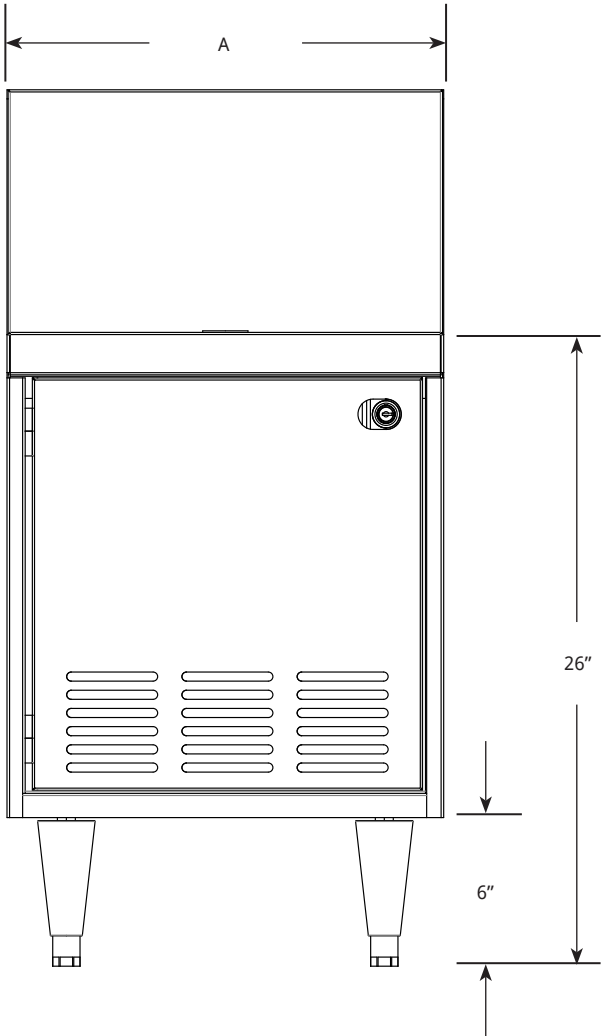

FEATURES:

- 304 Stainless Steel Welded and Polished Top Assembly, Apron, Ends, Cabinet Door, and Splashes
- Locking Louvered Door for Ventilation
- 1 1/2" Grommet on Top for Cords
- Splash Guards on Left and Right
- Die-Cast Heavy Duty 6" Stainless Steel Equipment Legs with Adjustable Feet
- Open Area on Back of Unit to Run Cords

MODEL NUMBERS:

Description	Model
Point of Sale	CL18POS
	CL24POS

POINT OF SALE STATION

SIDE VIEW:

TOP VIEW:

FRONT VIEW:

Model	A
CL18POS	18
CL24POS	24

LaCrosse has a policy of continuous product improvement, and reserves the right to change design and specifications without notice.