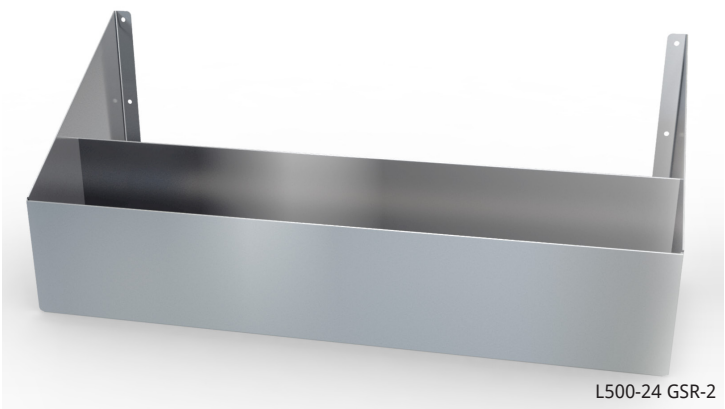

**GUSSETED SPEEDRAILS**

L500-24 GSR-2

**FEATURES:**

- 304 Stainless Steel Construction
- Available in Single and Double Gusset (Double Gusset Designated by Adding [-2])
- Bottom & Interior Lined with Black Sound Dampening Plastic
- Available in Nine (9) Standard Lengths
- Fastening Hardware Included
- Support Braces Standard on 48", 60", and 72" Models)
- Custom Lengths are Available

Model Number	Width (A)
L500-18 GSR (-2)	18"
L500-24 GSR (-2)	24"
L500-30 GSR (-2)	30"
L500-36 GSR (-2)	36"
L500-42 GSR (-2)	42"
L500-44 GSR (-2)	44"
L500-48 GSR (-2)	48"
L500-60 GSR (-2)	60"
L500-72 GSR (-2)	72"

**SINGLE GUSSETED:**

**DOUBLE GUSSETED:**

FEATURES:

- 304 Stainless Steel Construction
- Available in Seven (7) Standard Lengths
- Available in Single or Double Keyhole Model (Double Keyhole Designated by Adding [-2])
- Fastening Hardware Included (Includes Support Braces on 48", 60", and 72" Double Keyhole Models)
- Optional Hanging Brackets are Available

Model Number	Width (A)
L500-98018 (-2)	18"
L500-98024 (-2)	24"
L500-98030 (-2)	30"
L500-98036 (-2)	36"
L500-98048 (-2)	48"
L500-98060 (-2)	60"
L500-98072 (-2)	72"

SINGLE KEYHOLE:

DOUBLE KEYHOLE:

LaCrosse has a policy of continuous product improvement, and reserves the right to change design and specifications without notice.