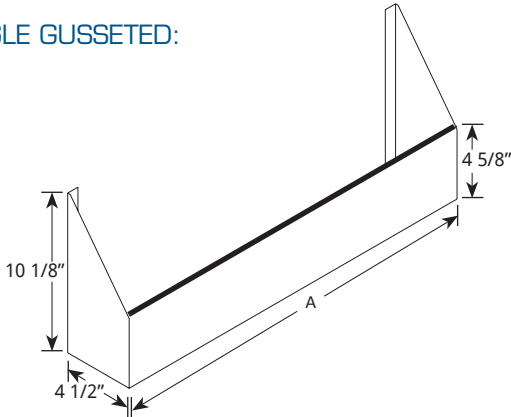

**GUSSETED SPEEDRAILS**

L500-24 GSR-2

**FEATURES:**

- 304 Stainless Steel Construction
- Available in Single and Double Gusset (Double Gusset Designated by Adding [-2])
- Bottom & Interior Lined with Black Sound Dampening Plastic
- Available in Nine (9) Standard Lengths
- Fastening Hardware Included
- Support Braces Standard on 48", 60", and 72" Models)
- Custom Lengths are Available

Model Number	Width (A)
L500-18 GSR (-2)	18"
L500-24 GSR (-2)	24"
L500-30 GSR (-2)	30"
L500-36 GSR (-2)	36"
L500-42 GSR (-2)	42"
L500-44 GSR (-2)	44"
L500-48 GSR (-2)	48"
L500-60 GSR (-2)	60"
L500-72 GSR (-2)	72"

**SINGLE GUSSETED:**

**DOUBLE GUSSETED:**

FEATURES:

- 304 Stainless Steel Construction
- Available in Seven (7) Standard Lengths
- Available in Single or Double Keyhole Model (Double Keyhole Designated by Adding [-2])
- Fastening Hardware Included (Includes Support Braces on 48", 60", and 72" Double Keyhole Models)
- Optional Hanging Brackets are Available

Model Number	Width (A)
L500-98018 (-2)	18"
L500-98024 (-2)	24"
L500-98030 (-2)	30"
L500-98036 (-2)	36"
L500-98048 (-2)	48"
L500-98060 (-2)	60"
L500-98072 (-2)	72"

SINGLE KEYHOLE:

DOUBLE KEYHOLE:

LaCrosse has a policy of continuous product improvement, and reserves the right to change design and specifications without notice.