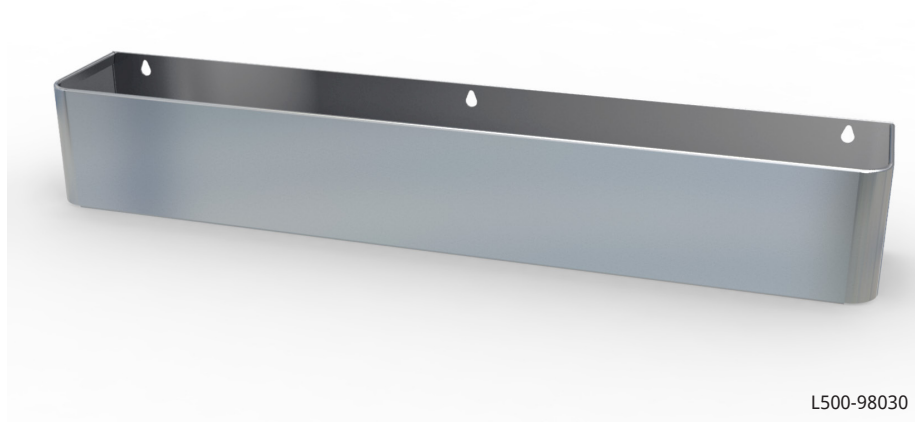

GUSSETED SPEEDRAILS

L500-24 GSR-2

FEATURES:

- 304 Stainless Steel Construction
- Available in Single and Double Gusset (Double Gusset Designated by Adding [-2])
- Bottom & Interior Lined with Black Sound Dampening Plastic
- Available in Nine (9) Standard Lengths
- Fastening Hardware Included
- Support Braces Standard on 48", 60", and 72" Models)
- Custom Lengths are Available

Model Number	Width (A)
L500-18 GSR (-2)	18"
L500-24 GSR (-2)	24"
L500-30 GSR (-2)	30"
L500-36 GSR (-2)	36"
L500-42 GSR (-2)	42"
L500-44 GSR (-2)	44"
L500-48 GSR (-2)	48"
L500-60 GSR (-2)	60"
L500-72 GSR (-2)	72"

SINGLE GUSSETED:

DOUBLE GUSSETED:

FEATURES:

- 304 Stainless Steel Construction
- Available in Seven (7) Standard Lengths
- Available in Single or Double Keyhole Model (Double Keyhole Designated by Adding [-2])
- Fastening Hardware Included (Includes Support Braces on 48", 60", and 72" Double Keyhole Models)
- Optional Hanging Brackets are Available

Model Number	Width (A)
L500-98018 (-2)	18"
L500-98024 (-2)	24"
L500-98030 (-2)	30"
L500-98036 (-2)	36"
L500-98048 (-2)	48"
L500-98060 (-2)	60"
L500-98072 (-2)	72"

SINGLE KEYHOLE:

DOUBLE KEYHOLE:

LaCrosse has a policy of continuous product improvement, and reserves the right to change design and specifications without notice.