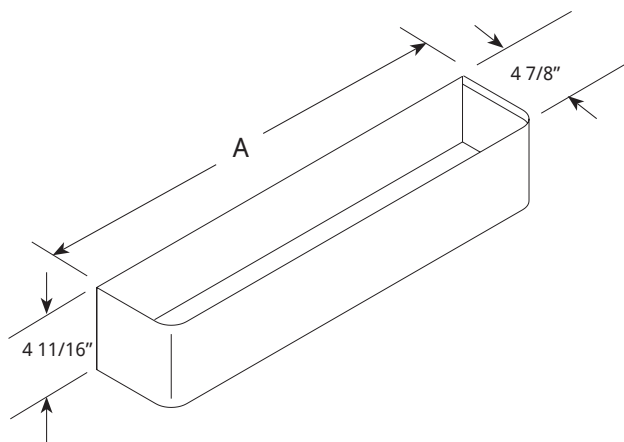

GUSSETED SPEEDRAILS

L500-24 GSR-2

FEATURES:

- 304 Stainless Steel Construction
- Available in Single and Double Gusset (Double Gusset Designated by Adding [-2])
- Bottom & Interior Lined with Black Sound Dampening Plastic
- Available in Nine (9) Standard Lengths
- Fastening Hardware Included
- Support Braces Standard on 48", 60", and 72" Models)
- Custom Lengths are Available

Model Number	Width (A)
L500-18 GSR (-2)	18"
L500-24 GSR (-2)	24"
L500-30 GSR (-2)	30"
L500-36 GSR (-2)	36"
L500-42 GSR (-2)	42"
L500-44 GSR (-2)	44"
L500-48 GSR (-2)	48"
L500-60 GSR (-2)	60"
L500-72 GSR (-2)	72"

SINGLE GUSSETED:

DOUBLE GUSSETED:

FEATURES:

- 304 Stainless Steel Construction
- Available in Seven (7) Standard Lengths
- Available in Single or Double Keyhole Model (Double Keyhole Designated by Adding [-2])
- Fastening Hardware Included (Includes Support Braces on 48", 60", and 72" Double Keyhole Models)
- Optional Hanging Brackets are Available

Model Number	Width (A)
L500-98018 (-2)	18"
L500-98024 (-2)	24"
L500-98030 (-2)	30"
L500-98036 (-2)	36"
L500-98048 (-2)	48"
L500-98060 (-2)	60"
L500-98072 (-2)	72"

SINGLE KEYHOLE:

DOUBLE KEYHOLE:

LaCrosse has a policy of continuous product improvement, and reserves the right to change design and specifications without notice.