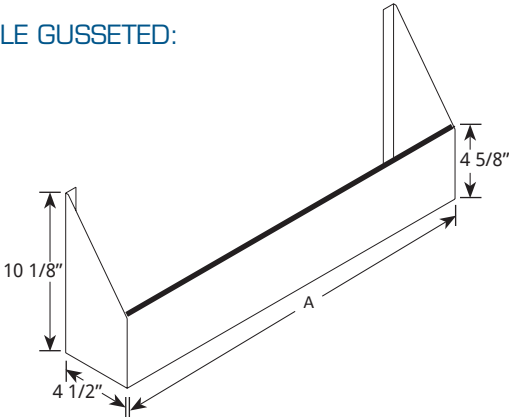

GUSSETED SPEEDRAILS

L500-24 GSR-2

FEATURES:

- 304 Stainless Steel Construction
- Available in Single and Double Gusset (Double Gusset Designated by Adding [-2])
- Bottom & Interior Lined with Black Sound Dampening Plastic
- Available in Nine (9) Standard Lengths
- Fastening Hardware Included
- Support Braces Standard on 48", 60", and 72" Models)
- Custom Lengths are Available

Model Number	Width (A)
L500-18 GSR (-2)	18"
L500-24 GSR (-2)	24"
L500-30 GSR (-2)	30"
L500-36 GSR (-2)	36"
L500-42 GSR (-2)	42"
L500-44 GSR (-2)	44"
L500-48 GSR (-2)	48"
L500-60 GSR (-2)	60"
L500-72 GSR (-2)	72"

SINGLE GUSSETED:

DOUBLE GUSSETED:

FEATURES:

- 304 Stainless Steel Construction
- Available in Seven (7) Standard Lengths
- Available in Single or Double Keyhole Model (Double Keyhole Designated by Adding [-2])
- Fastening Hardware Included (Includes Support Braces on 48", 60", and 72" Double Keyhole Models)
- Optional Hanging Brackets are Available

Model Number	Width (A)
L500-98018 (-2)	18"
L500-98024 (-2)	24"
L500-98030 (-2)	30"
L500-98036 (-2)	36"
L500-98048 (-2)	48"
L500-98060 (-2)	60"
L500-98072 (-2)	72"

SINGLE KEYHOLE:

DOUBLE KEYHOLE:

LaCrosse has a policy of continuous product improvement, and reserves the right to change design and specifications without notice.