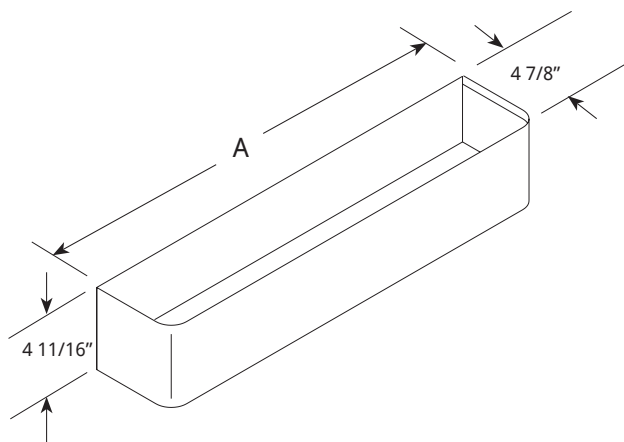

**GUSSETED SPEEDRAILS**

L500-24 GSR-2

**FEATURES:**

- 304 Stainless Steel Construction
- Available in Single and Double Gusset (Double Gusset Designated by Adding [-2])
- Bottom & Interior Lined with Black Sound Dampening Plastic
- Available in Nine (9) Standard Lengths
- Fastening Hardware Included
- Support Braces Standard on 48", 60", and 72" Models)
- Custom Lengths are Available

Model Number	Width (A)
L500-18 GSR (-2)	18"
L500-24 GSR (-2)	24"
L500-30 GSR (-2)	30"
L500-36 GSR (-2)	36"
L500-42 GSR (-2)	42"
L500-44 GSR (-2)	44"
L500-48 GSR (-2)	48"
L500-60 GSR (-2)	60"
L500-72 GSR (-2)	72"

**SINGLE GUSSETED:**

**DOUBLE GUSSETED:**

FEATURES:

- 304 Stainless Steel Construction
- Available in Seven (7) Standard Lengths
- Available in Single or Double Keyhole Model (Double Keyhole Designated by Adding [-2])
- Fastening Hardware Included (Includes Support Braces on 48", 60", and 72" Double Keyhole Models)
- Optional Hanging Brackets are Available

Model Number	Width (A)
L500-98018 (-2)	18"
L500-98024 (-2)	24"
L500-98030 (-2)	30"
L500-98036 (-2)	36"
L500-98048 (-2)	48"
L500-98060 (-2)	60"
L500-98072 (-2)	72"

SINGLE KEYHOLE:

DOUBLE KEYHOLE:

LaCrosse has a policy of continuous product improvement, and reserves the right to change design and specifications without notice.