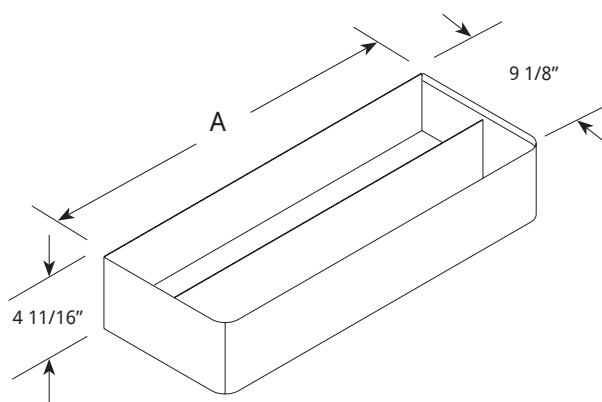

**GUSSETED SPEEDRAILS**

L500-24 GSR-2

**FEATURES:**

- 304 Stainless Steel Construction
- Available in Single and Double Gusset (Double Gusset Designated by Adding [-2])
- Bottom & Interior Lined with Black Sound Dampening Plastic
- Available in Nine (9) Standard Lengths
- Fastening Hardware Included
- Support Braces Standard on 48", 60", and 72" Models)
- Custom Lengths are Available

Model Number	Width (A)
L500-18 GSR (-2)	18"
L500-24 GSR (-2)	24"
L500-30 GSR (-2)	30"
L500-36 GSR (-2)	36"
L500-42 GSR (-2)	42"
L500-44 GSR (-2)	44"
L500-48 GSR (-2)	48"
L500-60 GSR (-2)	60"
L500-72 GSR (-2)	72"

**SINGLE GUSSETED:**

**DOUBLE GUSSETED:**

FEATURES:

- 304 Stainless Steel Construction
- Available in Seven (7) Standard Lengths
- Available in Single or Double Keyhole Model (Double Keyhole Designated by Adding [-2])
- Fastening Hardware Included (Includes Support Braces on 48", 60", and 72" Double Keyhole Models)
- Optional Hanging Brackets are Available

Model Number	Width (A)
L500-98018 (-2)	18"
L500-98024 (-2)	24"
L500-98030 (-2)	30"
L500-98036 (-2)	36"
L500-98048 (-2)	48"
L500-98060 (-2)	60"
L500-98072 (-2)	72"

SINGLE KEYHOLE:

DOUBLE KEYHOLE:

LaCrosse has a policy of continuous product improvement, and reserves the right to change design and specifications without notice.