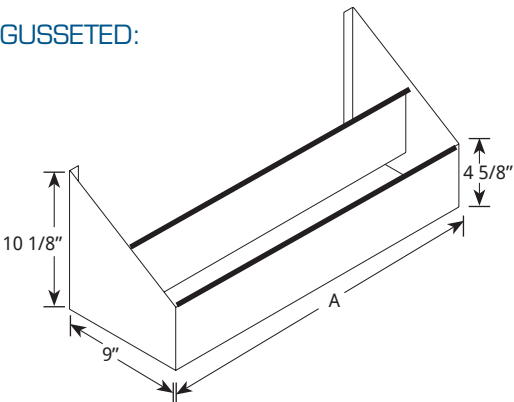

**GUSSETED SPEEDRAILS**

L500-24 GSR-2

**FEATURES:**

- 304 Stainless Steel Construction
- Available in Single and Double Gusset (Double Gusset Designated by Adding [-2])
- Bottom & Interior Lined with Black Sound Dampening Plastic
- Available in Nine (9) Standard Lengths
- Fastening Hardware Included
- Support Braces Standard on 48", 60", and 72" Models)
- Custom Lengths are Available

Model Number	Width (A)
L500-18 GSR (-2)	18"
L500-24 GSR (-2)	24"
L500-30 GSR (-2)	30"
L500-36 GSR (-2)	36"
L500-42 GSR (-2)	42"
L500-44 GSR (-2)	44"
L500-48 GSR (-2)	48"
L500-60 GSR (-2)	60"
L500-72 GSR (-2)	72"

**SINGLE GUSSETED:**

**DOUBLE GUSSETED:**

FEATURES:

- 304 Stainless Steel Construction
- Available in Seven (7) Standard Lengths
- Available in Single or Double Keyhole Model (Double Keyhole Designated by Adding [-2])
- Fastening Hardware Included (Includes Support Braces on 48", 60", and 72" Double Keyhole Models)
- Optional Hanging Brackets are Available

Model Number	Width (A)
L500-98018 (-2)	18"
L500-98024 (-2)	24"
L500-98030 (-2)	30"
L500-98036 (-2)	36"
L500-98048 (-2)	48"
L500-98060 (-2)	60"
L500-98072 (-2)	72"

SINGLE KEYHOLE:

DOUBLE KEYHOLE:

LaCrosse has a policy of continuous product improvement, and reserves the right to change design and specifications without notice.