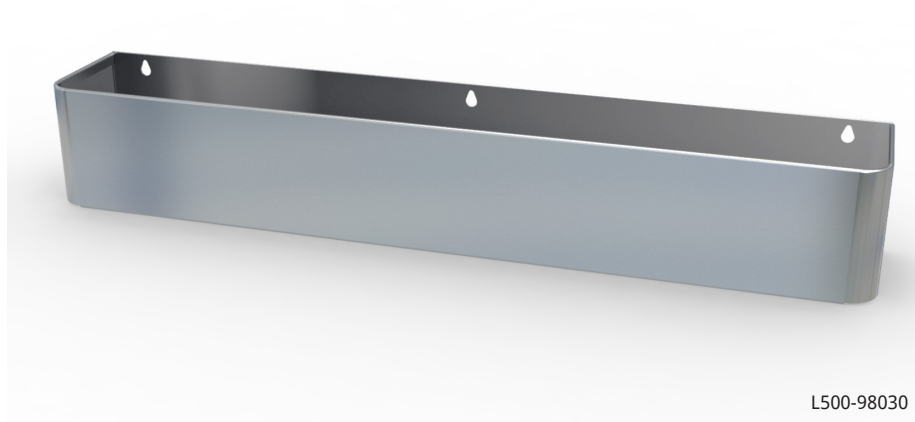

**GUSSETED SPEEDRAILS**

L500-24 GSR-2

**FEATURES:**

- 304 Stainless Steel Construction
- Available in Single and Double Gusset (Double Gusset Designated by Adding [-2])
- Bottom & Interior Lined with Black Sound Dampening Plastic
- Available in Nine (9) Standard Lengths
- Fastening Hardware Included
- Support Braces Standard on 48", 60", and 72" Models)
- Custom Lengths are Available

Model Number	Width (A)
L500-18 GSR (-2)	18"
L500-24 GSR (-2)	24"
L500-30 GSR (-2)	30"
L500-36 GSR (-2)	36"
L500-42 GSR (-2)	42"
L500-44 GSR (-2)	44"
L500-48 GSR (-2)	48"
L500-60 GSR (-2)	60"
L500-72 GSR (-2)	72"

**SINGLE GUSSETED:**

**DOUBLE GUSSETED:**

FEATURES:

- 304 Stainless Steel Construction
- Available in Seven (7) Standard Lengths
- Available in Single or Double Keyhole Model (Double Keyhole Designated by Adding [-2])
- Fastening Hardware Included (Includes Support Braces on 48", 60", and 72" Double Keyhole Models)
- Optional Hanging Brackets are Available

Model Number	Width (A)
L500-98018 (-2)	18"
L500-98024 (-2)	24"
L500-98030 (-2)	30"
L500-98036 (-2)	36"
L500-98048 (-2)	48"
L500-98060 (-2)	60"
L500-98072 (-2)	72"

SINGLE KEYHOLE:

DOUBLE KEYHOLE:

LaCrosse has a policy of continuous product improvement, and reserves the right to change design and specifications without notice.