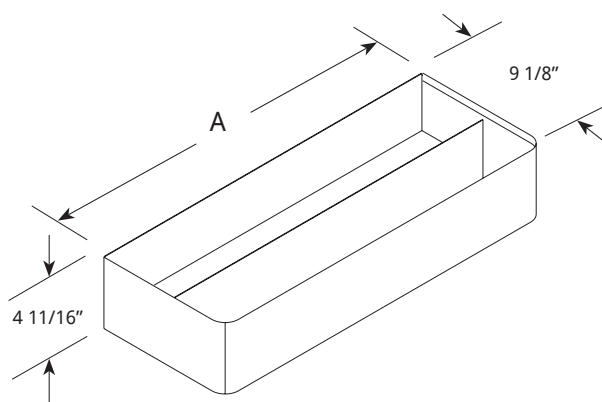

GUSSETED SPEEDRAILS

L500-24 GSR-2

FEATURES:

- 304 Stainless Steel Construction
- Available in Single and Double Gusset (Double Gusset Designated by Adding [-2])
- Bottom & Interior Lined with Black Sound Dampening Plastic
- Available in Nine (9) Standard Lengths
- Fastening Hardware Included
- Support Braces Standard on 48", 60", and 72" Models)
- Custom Lengths are Available

Model Number	Width (A)
L500-18 GSR (-2)	18"
L500-24 GSR (-2)	24"
L500-30 GSR (-2)	30"
L500-36 GSR (-2)	36"
L500-42 GSR (-2)	42"
L500-44 GSR (-2)	44"
L500-48 GSR (-2)	48"
L500-60 GSR (-2)	60"
L500-72 GSR (-2)	72"

SINGLE GUSSETED:

DOUBLE GUSSETED:

FEATURES:

- 304 Stainless Steel Construction
- Available in Seven (7) Standard Lengths
- Available in Single or Double Keyhole Model (Double Keyhole Designated by Adding [-2])
- Fastening Hardware Included (Includes Support Braces on 48", 60", and 72" Double Keyhole Models)
- Optional Hanging Brackets are Available

Model Number	Width (A)
L500-98018 (-2)	18"
L500-98024 (-2)	24"
L500-98030 (-2)	30"
L500-98036 (-2)	36"
L500-98048 (-2)	48"
L500-98060 (-2)	60"
L500-98072 (-2)	72"

SINGLE KEYHOLE:

DOUBLE KEYHOLE:

LaCrosse has a policy of continuous product improvement, and reserves the right to change design and specifications without notice.