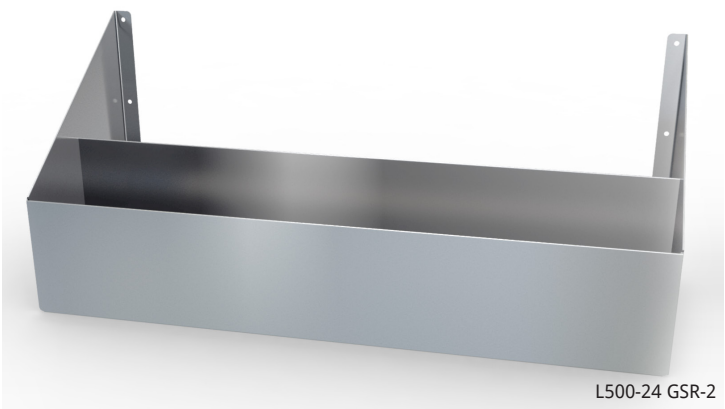

GUSSETED SPEEDRAILS

L500-24 GSR-2

FEATURES:

- 304 Stainless Steel Construction
- Available in Single and Double Gusset (Double Gusset Designated by Adding [-2])
- Bottom & Interior Lined with Black Sound Dampening Plastic
- Available in Nine (9) Standard Lengths
- Fastening Hardware Included
- Support Braces Standard on 48", 60", and 72" Models)
- Custom Lengths are Available

Model Number	Width (A)
L500-18 GSR (-2)	18"
L500-24 GSR (-2)	24"
L500-30 GSR (-2)	30"
L500-36 GSR (-2)	36"
L500-42 GSR (-2)	42"
L500-44 GSR (-2)	44"
L500-48 GSR (-2)	48"
L500-60 GSR (-2)	60"
L500-72 GSR (-2)	72"

SINGLE GUSSETED:

DOUBLE GUSSETED:

FEATURES:

- 304 Stainless Steel Construction
- Available in Seven (7) Standard Lengths
- Available in Single or Double Keyhole Model (Double Keyhole Designated by Adding [-2])
- Fastening Hardware Included (Includes Support Braces on 48", 60", and 72" Double Keyhole Models)
- Optional Hanging Brackets are Available

Model Number	Width (A)
L500-98018 (-2)	18"
L500-98024 (-2)	24"
L500-98030 (-2)	30"
L500-98036 (-2)	36"
L500-98048 (-2)	48"
L500-98060 (-2)	60"
L500-98072 (-2)	72"

SINGLE KEYHOLE:

DOUBLE KEYHOLE:

LaCrosse has a policy of continuous product improvement, and reserves the right to change design and specifications without notice.