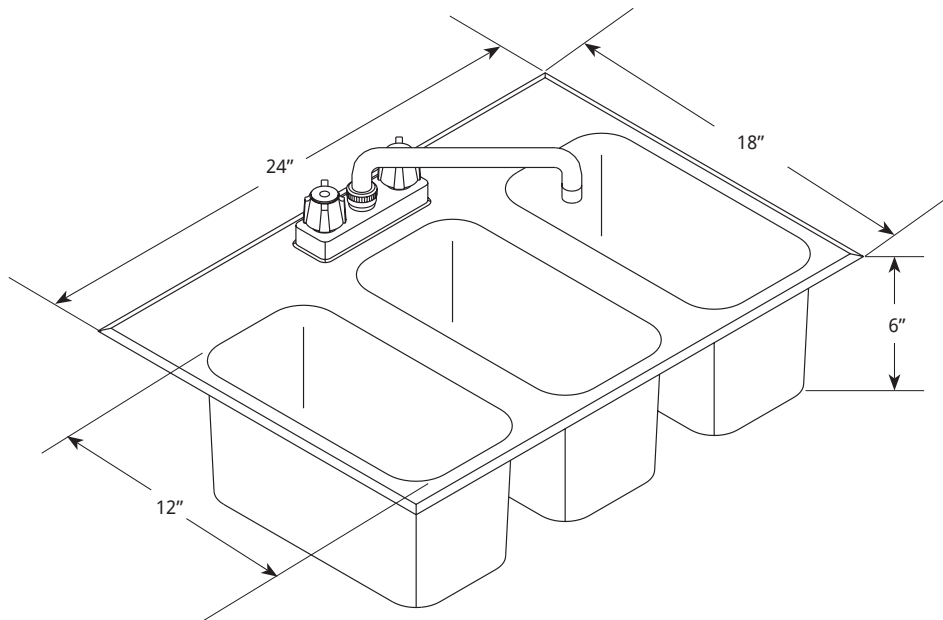

C53DI

**FEATURES:**

- 20-Gauge 304 Stainless Steel One-Piece Assembly
- Each Tank is 6"x12"x6" Deep
- Includes Deck-Mounted Low Lead Compliant Faucet
- Stainless Steel 3" Strainer Basket Drain(s) with 1 1/2" Standard Male Pipe Thread
- Constructed to Meet NSF Specifications

**MODEL NUMBERS:**

| Description                   | Model |
|-------------------------------|-------|
| Concession Sink w/Faucet Deck | CS3DI |

### BOWL SIZE:

### ANGLED VIEW:

Note: For counter cut out, subtract 1" from length and depth dimensions.

Verifying exact dimensions with finished product before making counter cut out is recommended.

LaCrosse has a policy of continuous product improvement,  
and reserves the right to change design and specifications without notice.