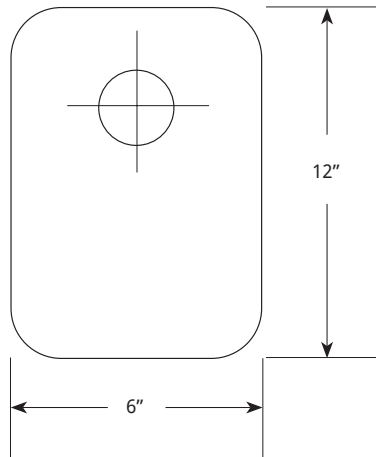

C53DI

**FEATURES:**

- 20-Gauge 304 Stainless Steel One-Piece Assembly
- Each Tank is 6"x12"x6" Deep
- Includes Deck-Mounted Low Lead Compliant Faucet
- Stainless Steel 3" Strainer Basket Drain(s) with 1 1/2" Standard Male Pipe Thread
- Constructed to Meet NSF Specifications

### BOWL SIZE:

### ANGLED VIEW:

Note: For counter cut out, subtract 1" from length and depth dimensions.

Verifying exact dimensions with finished product before making counter cut out is recommended.

LaCrosse has a policy of continuous product improvement,  
and reserves the right to change design and specifications without notice.