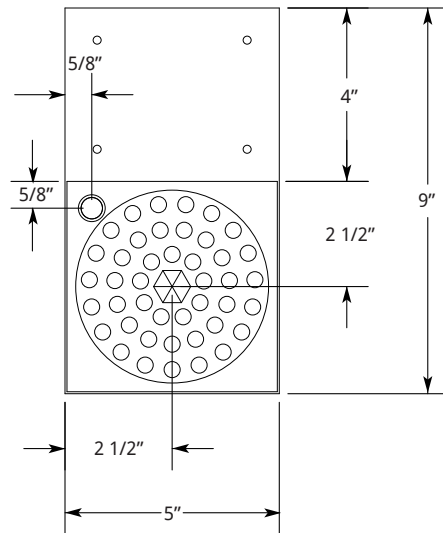

DRINK RAILS AND GLASS RINSER

SIDE VIEW:

Note: Only one removable perforated pan for DR24-8.

Model	A	B
DR24-8	24	12
DR36-8	36	18
DR42-8	42	21

TOP VIEW:

LaCrosse has a policy of continuous product improvement, and reserves the right to change design and specifications without notice.

L#1029.0317