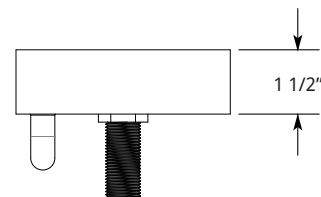

FRONT VIEW:

LaCrosse has a policy of continuous product improvement, and reserves the right to change design and specifications without notice.

L#1029.0317