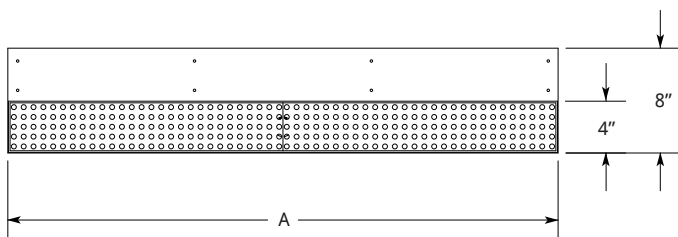

DRINK RAILS AND GLASS RINSER

DR24-8

GR5-9

FEATURES:

- 304 Stainless Steel, Welded and Polished Top Assembly and Sides
- 4" Drink Rail Trough with 4" Underbar Mount Support
- Includes Drain in the Center
- Removable Perforated Pan
- 10 ft. Drain Tube
- Stainless Steel Drain with 1 1/2" Standard Male Pipe Thread (1 1/2" I.P.S. - Std. Thread), Gasket and Nut Field Installed

MODEL NUMBERS:

Description	Model
Drip Tray	DR24-8
	DR36-8
	DR42-8
Glass Rinsing	GR5-9

DRINK RAILS AND GLASS RINSER

SIDE VIEW:

TOP VIEW:

Note: Only one removable perforated pan for DR24-8.

FRONT VIEW:

Model	A	B
DR24-8	24	12
DR36-8	36	18
DR42-8	42	21