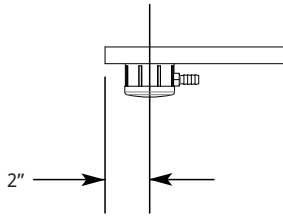

DRINK RAILS AND GLASS RINSER

DR24-8

GR5-9

FEATURES:

- 304 Stainless Steel, Welded and Polished Top Assembly and Sides
- 4" Drink Rail Trough with 4" Underbar Mount Support
- Includes Drain in the Center
- Removable Perforated Pan
- 10 ft. Drain Tube
- Stainless Steel Drain with 1 1/2" Standard Male Pipe Thread (1 1/2" I.P.S. - Std. Thread), Gasket and Nut Field Installed

MODEL NUMBERS:

Description	Model
Drip Tray	DR24-8
	DR36-8
	DR42-8
Glass Rinsing	GR5-9

DRINK RAILS AND GLASS RINSER

SIDE VIEW:

TOP VIEW:

Note: Only one removable perforated pan for DR24-8.

FRONT VIEW:

Model	A	B
DR24-8	24	12
DR36-8	36	18
DR42-8	42	21