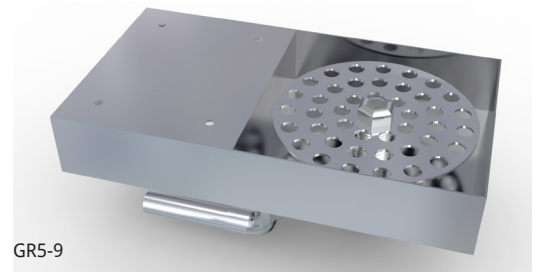

DRINK RAILS AND GLASS RINSER

DR24-8

GR5-9

FEATURES:

- 304 Stainless Steel, Welded and Polished Top Assembly and Sides
- 4" Drink Rail Trough with 4" Underbar Mount Support
- Includes Drain in the Center
- Removable Perforated Pan
- 10 ft. Drain Tube
- Stainless Steel Drain with 1 1/2" Standard Male Pipe Thread (1 1/2" I.P.S. - Std. Thread), Gasket and Nut Field Installed

MODEL NUMBERS:

Description	Model
Drip Tray	DR24-8
	DR36-8
	DR42-8
Glass Rinsing	GR5-9

DRINK RAILS AND GLASS RINSER

SIDE VIEW:

TOP VIEW:

Note: Only one removable perforated pan for DR24-8.

FRONT VIEW:

Model	A	B
DR24-8	24	12
DR36-8	36	18
DR42-8	42	21