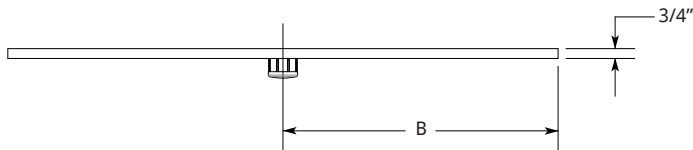

DRINK RAILS AND GLASS RINSER

DR24-8

GR5-9

FEATURES:

- 304 Stainless Steel, Welded and Polished Top Assembly and Sides
- 4" Drink Rail Trough with 4" Underbar Mount Support
- Includes Drain in the Center
- Removable Perforated Pan
- 10 ft. Drain Tube
- Stainless Steel Drain with 1 1/2" Standard Male Pipe Thread (1 1/2" I.P.S. - Std. Thread), Gasket and Nut Field Installed

MODEL NUMBERS:

Description	Model
Drip Tray	DR24-8
	DR36-8
	DR42-8
Glass Rinsing	GR5-9

DRINK RAILS AND GLASS RINSER

SIDE VIEW:

TOP VIEW:

Note: Only one removable perforated pan for DR24-8.

FRONT VIEW:

Model	A	B
DR24-8	24	12
DR36-8	36	18
DR42-8	42	21