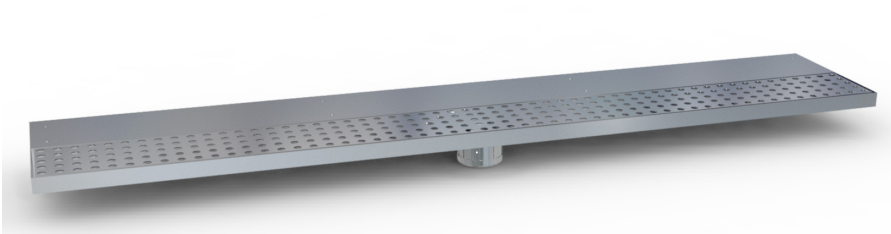

DRINK RAILS AND GLASS RINSER

DR24-8

GR5-9

FEATURES:

- 304 Stainless Steel, Welded and Polished Top Assembly and Sides
- 4" Drink Rail Trough with 4" Underbar Mount Support
- Includes Drain in the Center
- Removable Perforated Pan
- 10 ft. Drain Tube
- Stainless Steel Drain with 1 1/2" Standard Male Pipe Thread (1 1/2" I.P.S. - Std. Thread), Gasket and Nut Field Installed

MODEL NUMBERS:

Description	Model
Drip Tray	DR24-8
	DR36-8
	DR42-8
Glass Rinsing	GR5-9

DRINK RAILS AND GLASS RINSER

SIDE VIEW:

TOP VIEW:

Note: Only one removable perforated pan for DR24-8.

FRONT VIEW:

Model	A	B
DR24-8	24	12
DR36-8	36	18
DR42-8	42	21

SIDE VIEW:

TOP VIEW:

FRONT VIEW:

LaCrosse has a policy of continuous product improvement, and reserves the right to change design and specifications without notice.

L#1029.0317