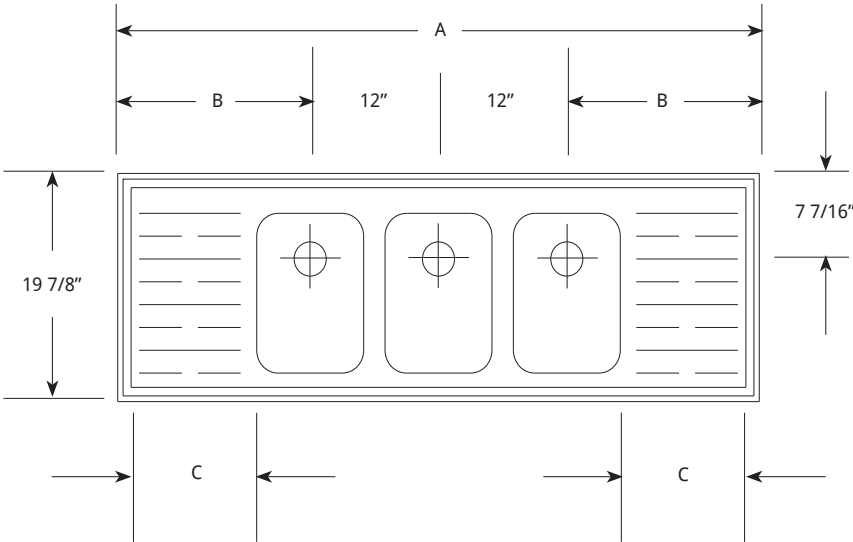

DI53CD

FEATURES:

- 304 Stainless Steel, One-Piece Assembly
- 304 Stainless Steel Polished Tanks (10"x14"x9 3/4")
- 18-Gauge, Stainless Steel Support Frame
- Includes Deck-Mounted Low Lead Compliant Faucet(s); Faucet Mounted Through Counter Top
- Stainless Steel 3" Strainer Basket Drain(s) with 1 1/2 Standard Male Pipe Thread
- Optional: 3" Stainless Steel Deck to Mount Faucet
- Constructed to Meet NSF Specifications

MODEL NUMBERS:

Description	Model
Drop-In Sink	DI43CD
	DI53CD

DROP-IN SINKS

TOP VIEW CENTER:

Note: For counter cut out, subtract 2 5/8" from length and depth dimensions.

Verifying exact dimensions with finished product before making counter cut out is recommended.

Model	A	B	C
DI43CD	48"	11 3/4"	5"
DI53CD	60"	17 3/4"	11"

LaCrosse has a policy of continuous product improvement, and reserves the right to change design and specifications without notice.

L#1034.0317