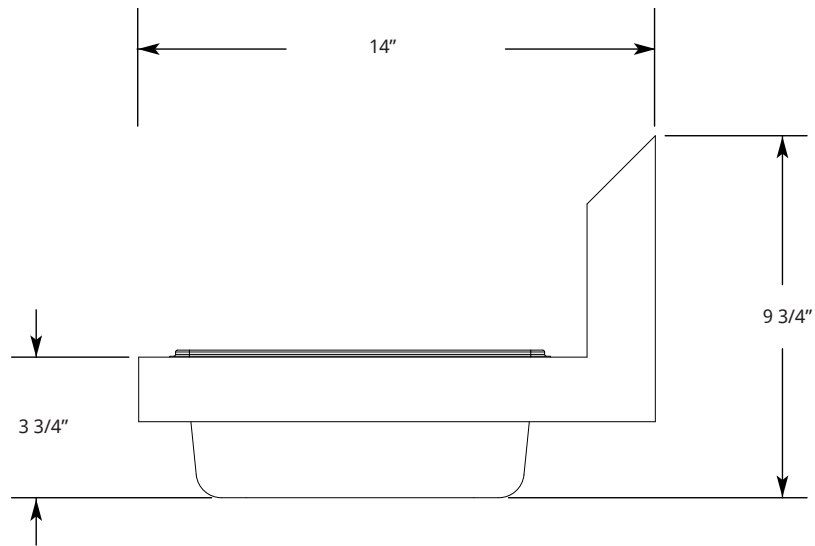

# WALL MOUNT HANDSINK

HS-WMS

**FEATURES:**

- 304 Stainless Steel, Welded and Polished Bowls and Backsplash
- 9 3/8"x11 3/4"x4" Deep Sink
- Includes Splash Mount Low Lead Compliant Faucet
- Includes 1 1/2" Drain and Mounting Brackets
- Optional: Side Splash Available

**MODEL NUMBERS:**

Description	Model
Wall Mount Handsink	HS-WMS

# WALL MOUNT HANDSINK

SIDE VIEW:

TOP VIEW:

FRONT VIEW:

LaCrosse has a policy of continuous product improvement, and reserves the right to change design and specifications without notice.