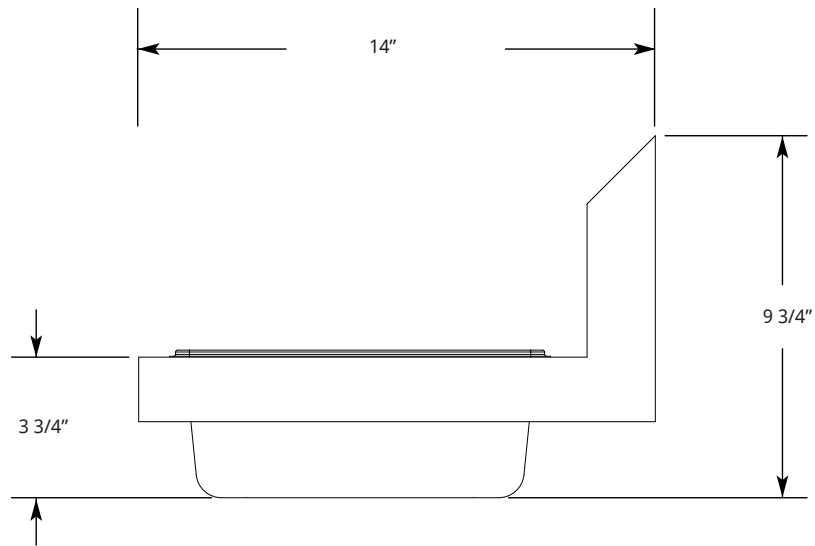

WALL MOUNT HANDSINK

HS-WMS

FEATURES:

- 304 Stainless Steel, Welded and Polished Bowls and Backsplash
- 9 3/8"x11 3/4"x4" Deep Sink
- Includes Splash Mount Low Lead Compliant Faucet
- Includes 1 1/2" Drain and Mounting Brackets
- Optional: Side Splash Available

MODEL NUMBERS:

Description	Model
Wall Mount Handsink	HS-WMS

WALL MOUNT HANDSINK

SIDE VIEW:

TOP VIEW:

FRONT VIEW:

LaCrosse has a policy of continuous product improvement, and reserves the right to change design and specifications without notice.