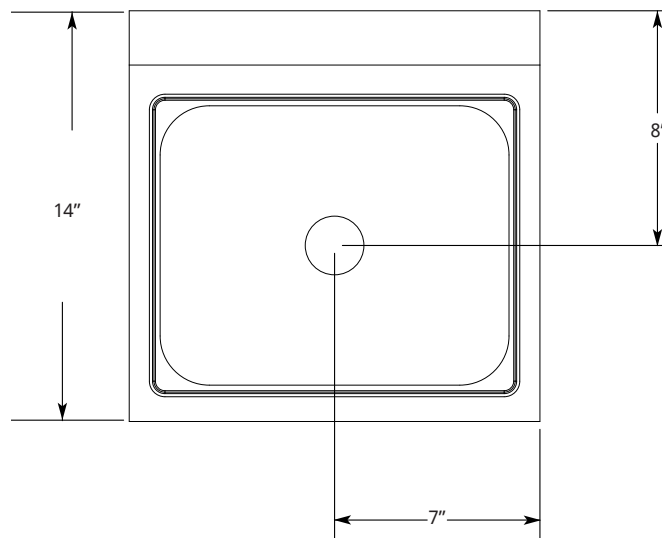

# WALL MOUNT HANDSINK

HS-WMS

**FEATURES:**

- 304 Stainless Steel, Welded and Polished Bowls and Backsplash
- 9 3/8"x11 3/4"x4" Deep Sink
- Includes Splash Mount Low Lead Compliant Faucet
- Includes 1 1/2" Drain and Mounting Brackets
- Optional: Side Splash Available

**MODEL NUMBERS:**

Description	Model
Wall Mount Handsink	HS-WMS

# WALL MOUNT HANDSINK

SIDE VIEW:

TOP VIEW:

FRONT VIEW:

LaCrosse has a policy of continuous product improvement, and reserves the right to change design and specifications without notice.