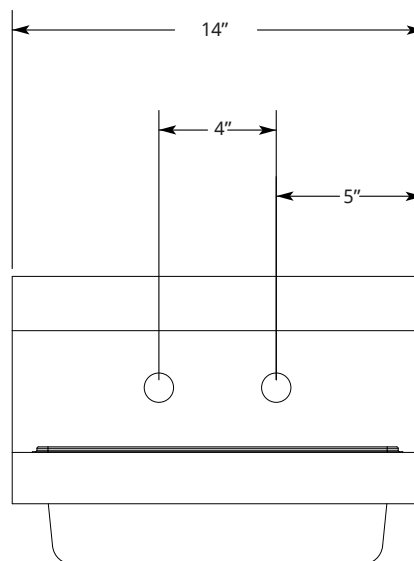

WALL MOUNT HANDSINK

HS-WMS

FEATURES:

- 304 Stainless Steel, Welded and Polished Bowls and Backsplash
- 9 3/8"x11 3/4"x4" Deep Sink
- Includes Splash Mount Low Lead Compliant Faucet
- Includes 1 1/2" Drain and Mounting Brackets
- Optional: Side Splash Available

MODEL NUMBERS:

Description	Model
Wall Mount Handsink	HS-WMS

WALL MOUNT HANDSINK

SIDE VIEW:

TOP VIEW:

FRONT VIEW:

LaCrosse has a policy of continuous product improvement, and reserves the right to change design and specifications without notice.