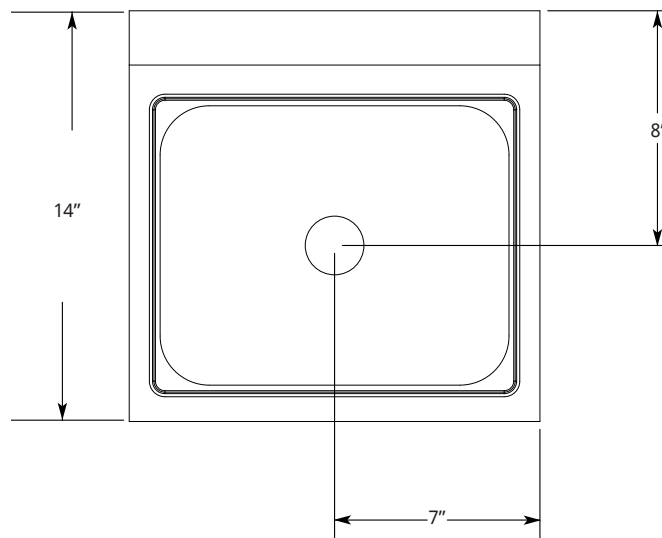

WALL MOUNT HANDSINK

HS-WMS

FEATURES:

- 304 Stainless Steel, Welded and Polished Bowls and Backsplash
- 9 3/8"x11 3/4"x4" Deep Sink
- Includes Splash Mount Low Lead Compliant Faucet
- Includes 1 1/2" Drain and Mounting Brackets
- Optional: Side Splash Available

MODEL NUMBERS:

Description	Model
Wall Mount Handsink	HS-WMS

WALL MOUNT HANDSINK

SIDE VIEW:

TOP VIEW:

FRONT VIEW:

LaCrosse has a policy of continuous product improvement, and reserves the right to change design and specifications without notice.