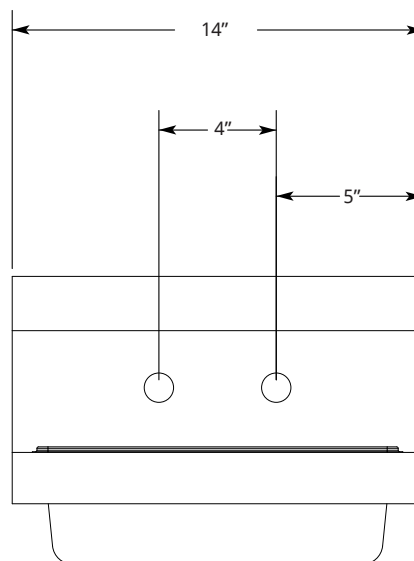

# WALL MOUNT HANDSINK

SIDE VIEW:

TOP VIEW:

FRONT VIEW:

LaCrosse has a policy of continuous product improvement, and reserves the right to change design and specifications without notice.